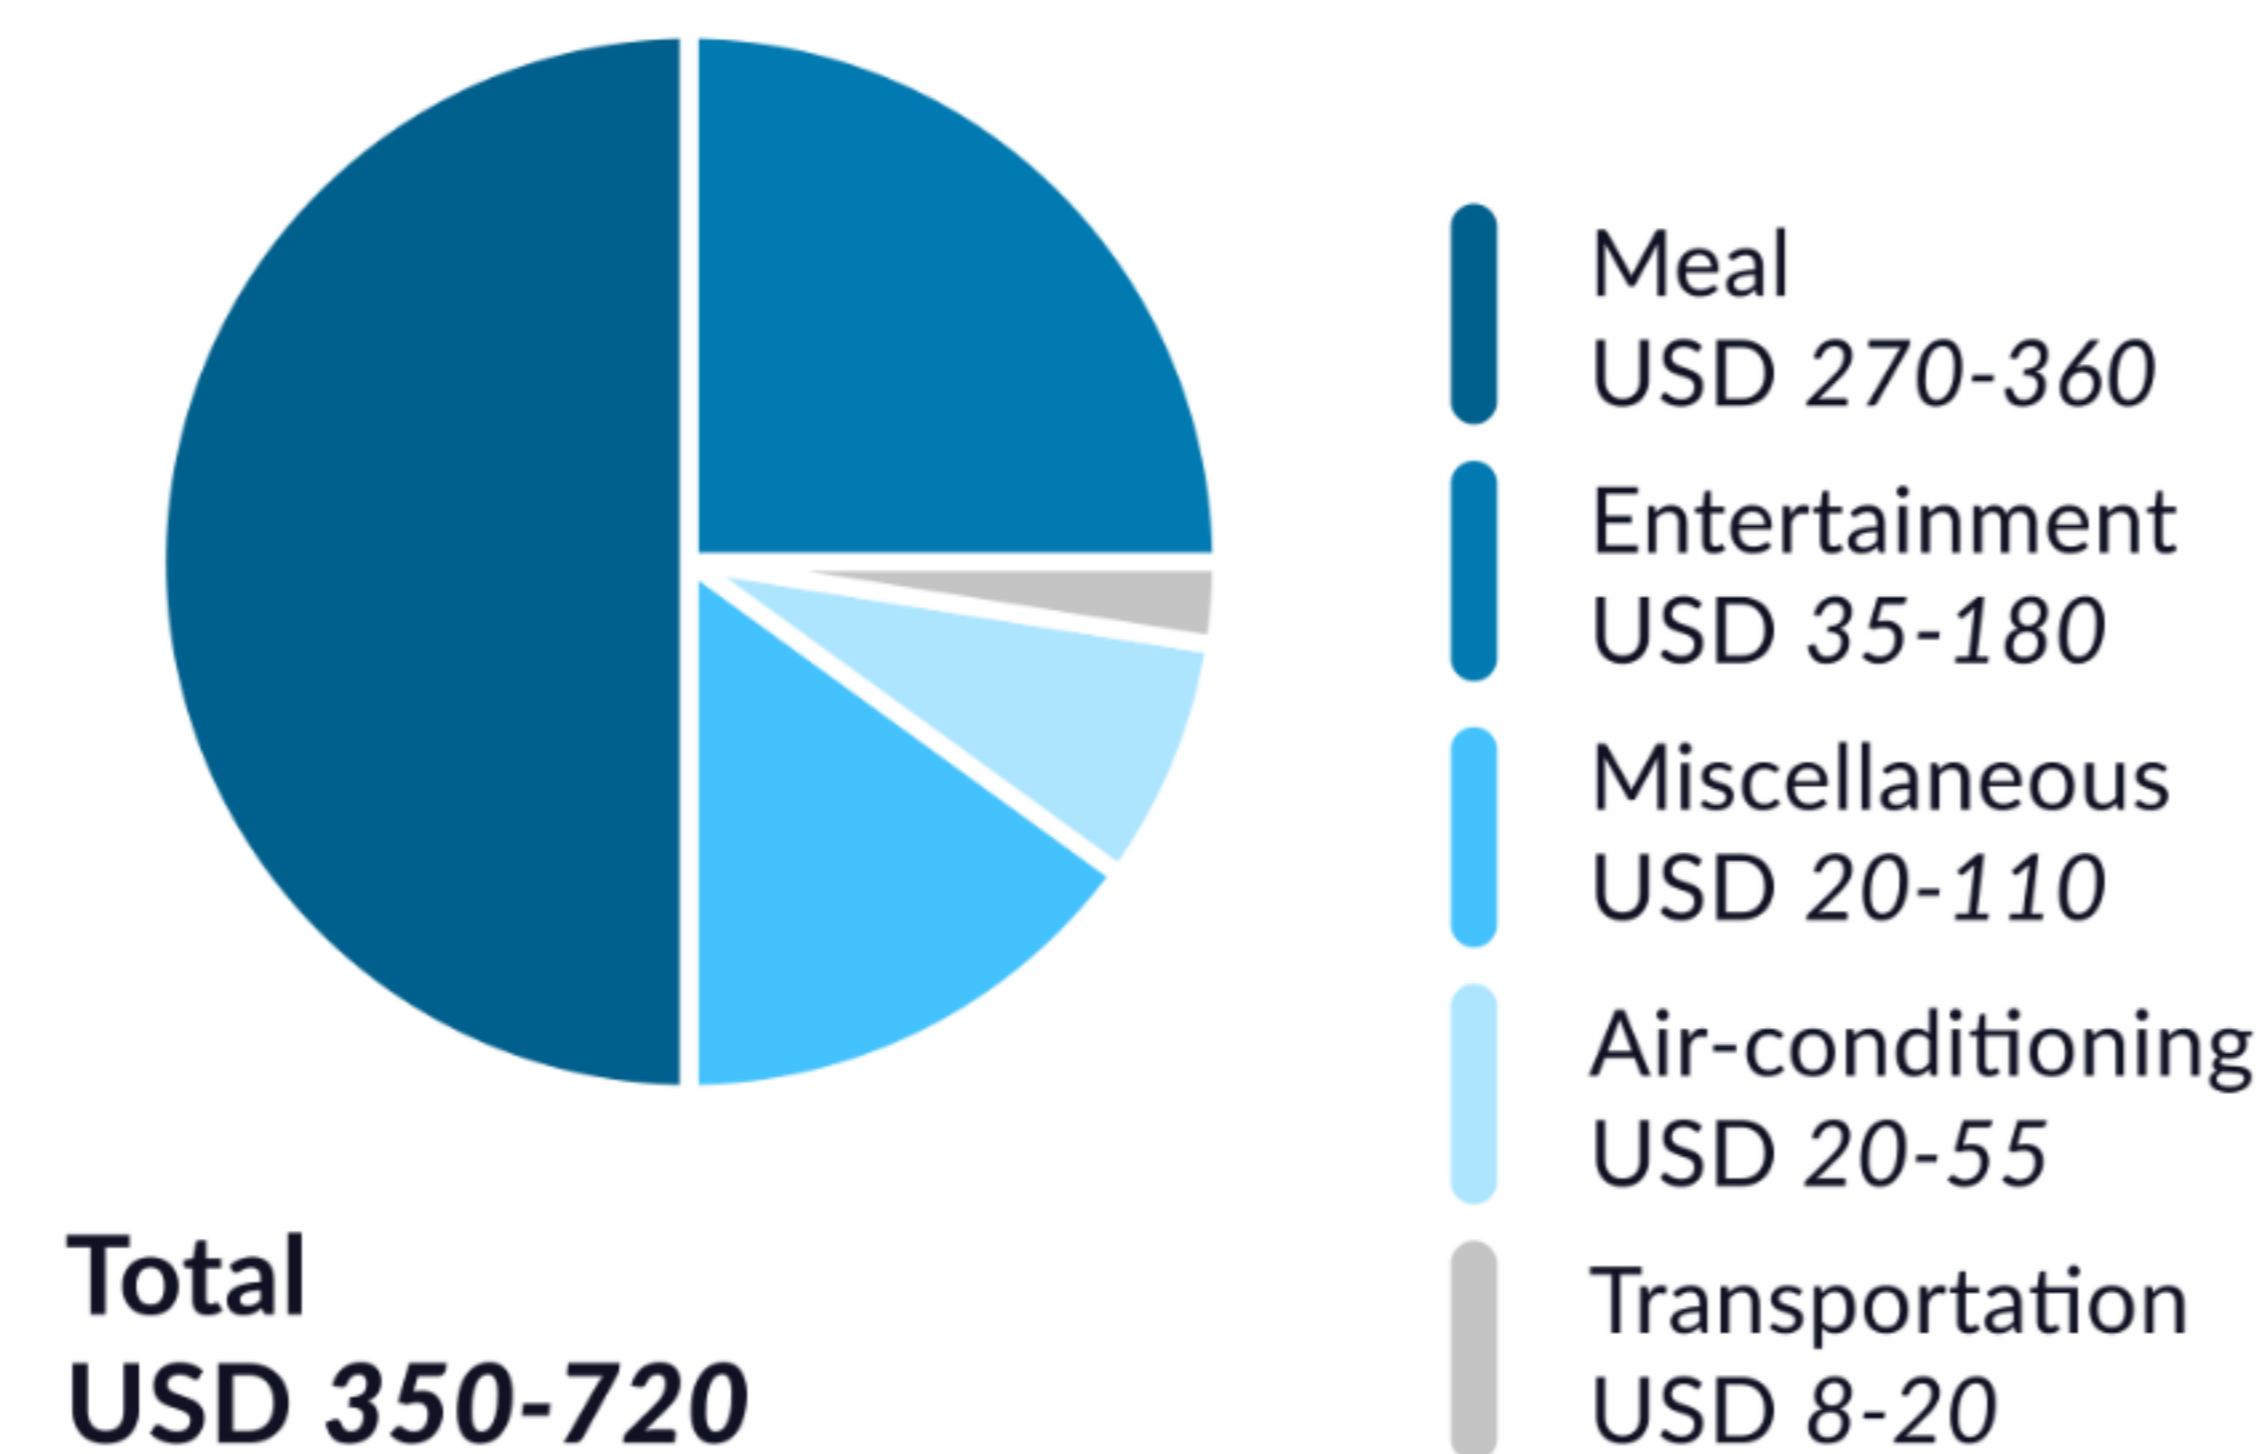

STUDY AT TUNGHAI

Taipei

Taichung

INTERNATIONAL COOPERATION

Around **310** Partner Universities in **5** Continents and **33** Countries

LOCATIONS OF SISTER SCHOOL

- East Asia
- Southern East Asia
- China
- Oceania
- Europe
- Africa
- North America
- South America

EXCHANGE/VISTING STUDENT PROGRAM

ACADEMIC CALENDAR

ACCOMMODATION

On-Campus Dormitory for International Students

Dormitory Fee: USD 350 - 460 / Semester

**Accommodation in winter and summer break is available; additional application is required.
**Off-campus accommodation information is available on OIR website.

LIVING EXPENSES

The estimated monthly expenses (excluding housing and insurance) are highly variable, depending on the student's lifestyle and preferences.

COURSE OFFERED

ACADEMIC COURSES

Chinese Medium Instruction (CMI) or English Medium Instruction (EMI) professional courses offered by departments

Course offered by English Language Center for non-native speakers

ELECTIVE ENGLISH COURSES

CHINESE LANGUAGE COURSES

6-hour or 15-hour per week without extra fees

SCAN FOR MORE INFO

COLLEGE OF MANAGEMENT (AACSB ACCREDITED)

- Department of Business Administration
- Department of International Business
- Department of Accounting
- Department of Finance
- Department of Statistics
- Department of Information Management

COLLEGE OF SOCIAL SCIENCE

- Department of Economics
- Department of Political Science
- Department of Sociology
- Department of Social Work
- Department of Public Management and Policy
- Graduate Institute of Education

COLLEGE OF AGRICULTURE AND HEALTH

- Department of Animal Science and Biotechnology
- Department of Food Science
- Department of Hospitality Management
- Bachelor of Science in Senior Wellness and Sport Science